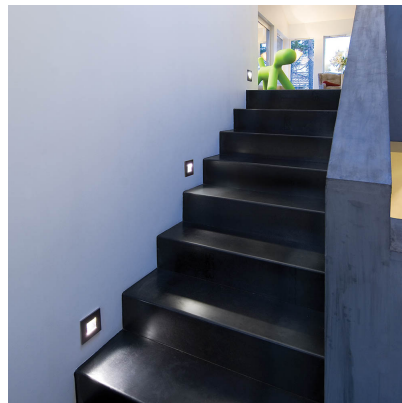

CAPELLA ISOSAFE FOOT LIGHT WHITE LED 1.7W 2700K

SKU: W116W | **Categories:** [Wall Lights](#) |

GALLERY IMAGES

PRODUCT DESCRIPTION

WALL LIGHTS

ADDITIONAL INFORMATION

Brand

Sg