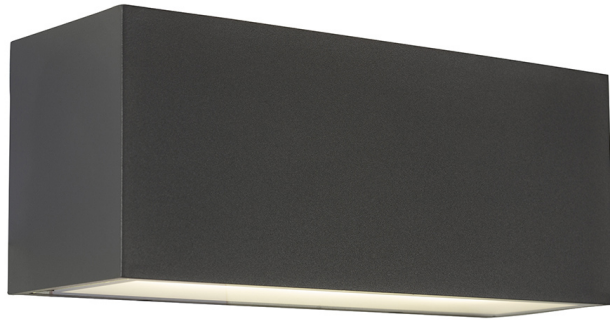

GEMINI WALL LIGHT GREY LED 1X46W 3000K

This wall light is a great addition to any room. Made with durable die-cast aluminium fitting and an opal glass lamp shade, it has an IP rating of 54. The LED integrated lamp base provides 46W of power, emitting warm white light at 3000K colour temperature and 3300 lumens. Measuring 120mm in height, 300mm in width, and 108mm in depth, this grey wall light is not dimmable but provides ample illumination for any space.

SKU: O599WW | **Categories:** [Wall Lights](#) |

PRODUCT DESCRIPTION

OUTDOOR

ADDITIONAL INFORMATION

Brand

Lutec